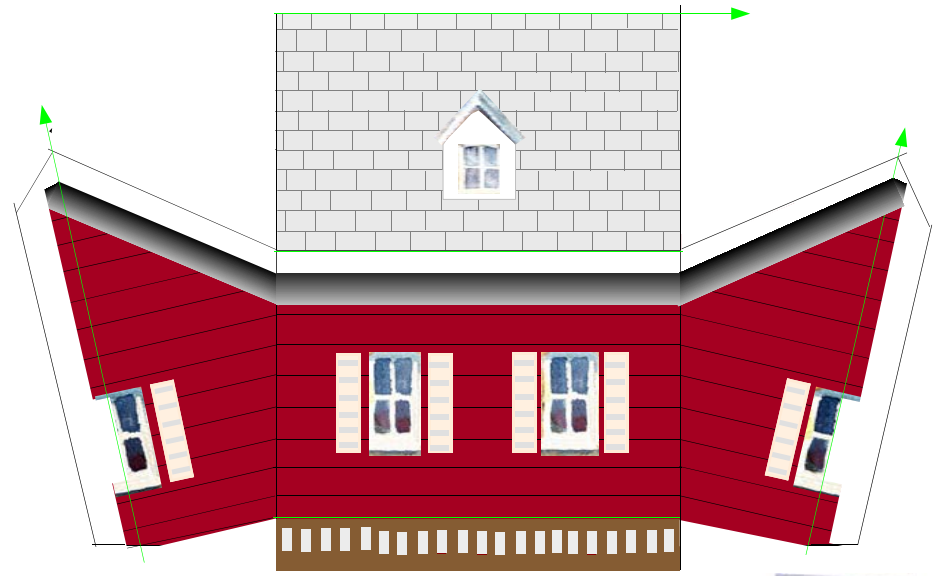

GLUE

**PETRINA
CASE**

PAPER ENGINEER
ILLUSTRATOR

WWW.PETRINACASE.COM

GLUE

Merry Christmas !

-  = Cut page in half first
-  = Next Score all green lines
-  = Cut around the outside of the house

Paper size is 8-1/2" x 11"
 Use cardstock paper.
 Mountain fold all green lines.
 Valley fold line under doorway.