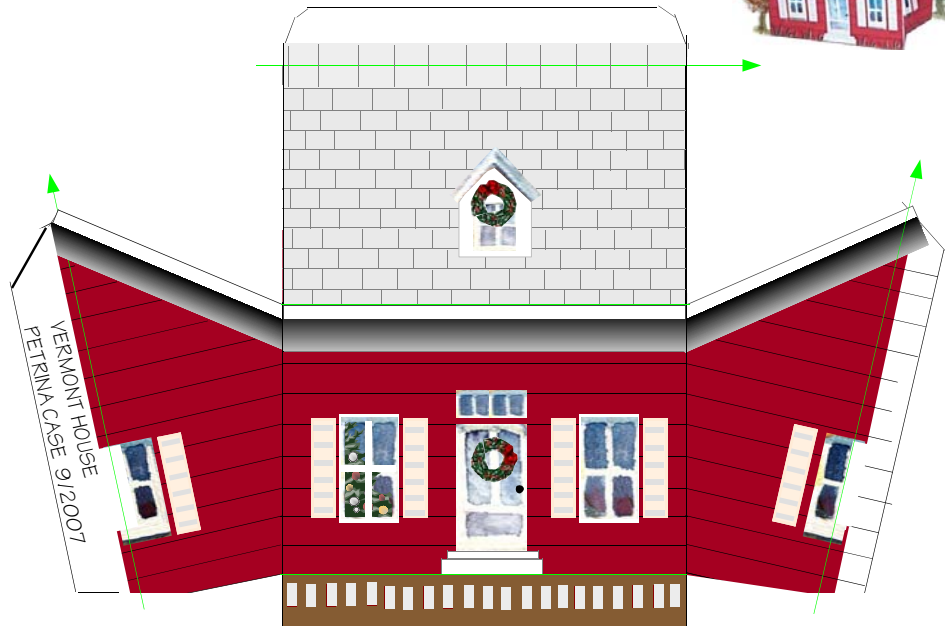

GLUE

**PETRINA
CASE**

PAPER ENGINEER
ILLUSTRATOR

WWW.PETRINACASE.COM

GLUE

Merry Christmas !

-  = Cut page in half first
-  = Next Score all green lines
-  = Cut around the outside of the house

Paper size is 8-1/2" x 11"
 Use cardstock paper.
 Mountain fold all green lines.
 Valley fold line under doorway.