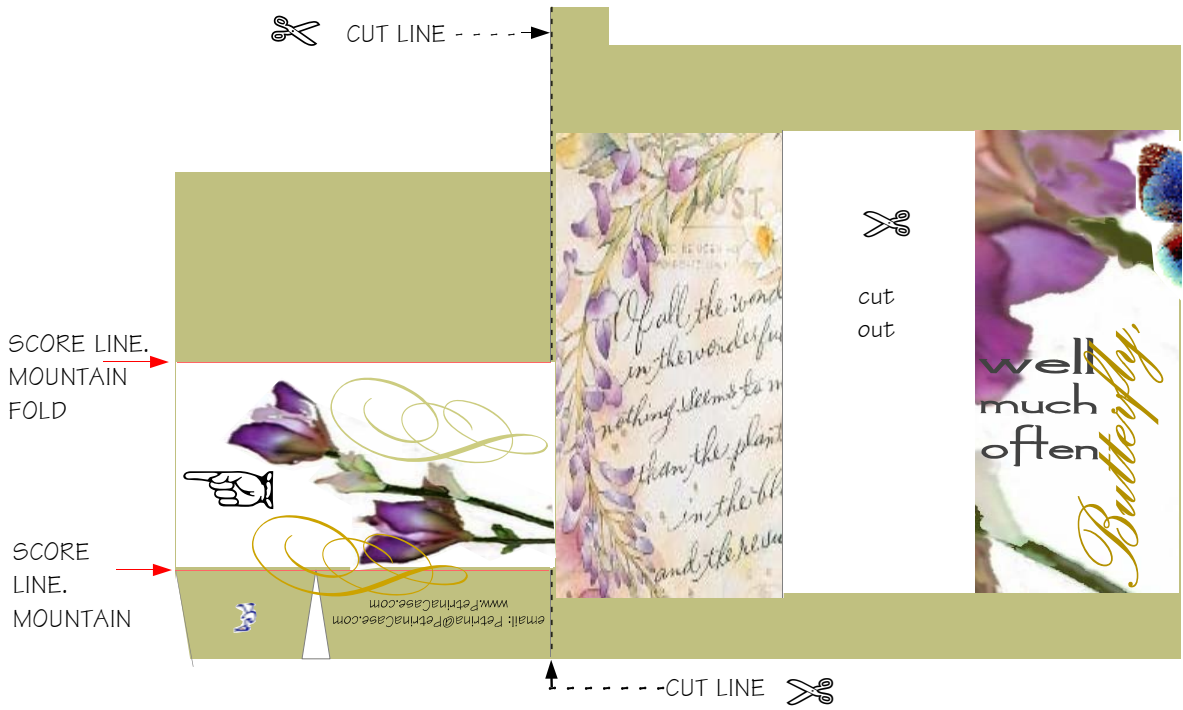

PC09

CUT LINE

Front of card will look like this, after it's assembled

SCORE LINE.
MOUNTAIN FOLD

Envelope Size: A2
 5-3/4" W x 4-3/8" H

Sold at many Office Supply Stores

Opened Front of card will look like this, after it's assembled

Opened Front of card will look like this, after it's assembled