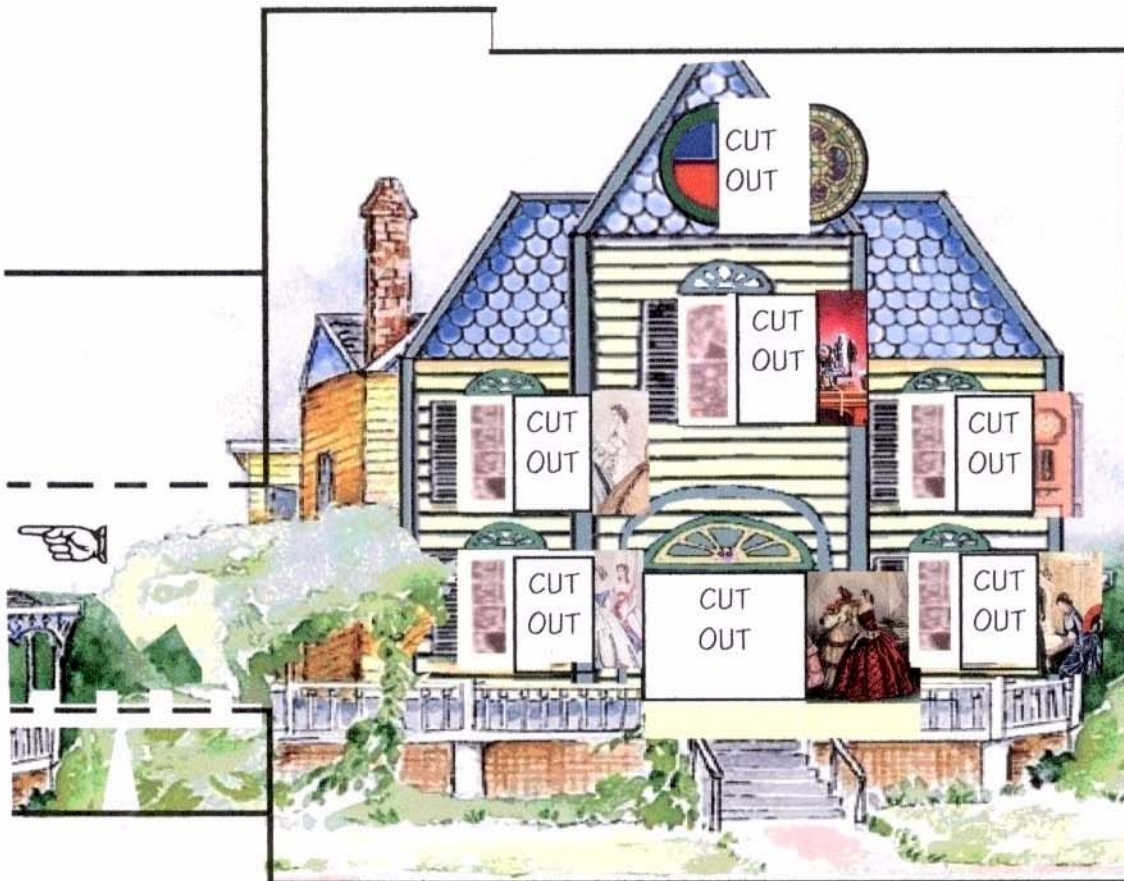

8 1/2" X 11" PAPER
90# OR CARDSTOCK

CUT OUT

Cut
SCORE, THEN VALLEY FOLD

SCORE, THEN VALLEY FOLD.

Cut

PAGE 2 of 3

8 1/2" X 11"
90# PAPER

VICTORIAN
3d MECHANICAL
HOUSE.

POP UP, FOLD
OUT Card Design
by
PETRINA CASE.
Mixed Media from
The Victorian Era
of Harper's Baz-
zar Magazine &
Godey Prints.

▷ CUT OUT

— CUT
- - - SCORE